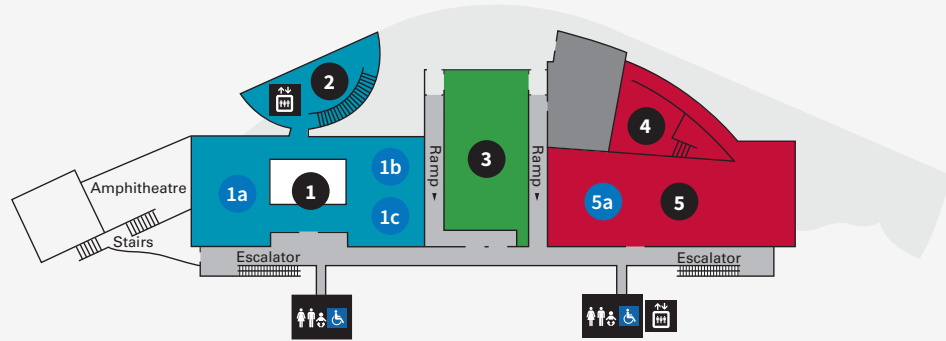

Upper level

- 1 Mind and Body Gallery**
 - 1a Temporary Exhibition Space
 - 1b WWI: Love & Sorrow
 - 1c The Mind: Enter the Labyrinth
- 2 Evolution Gallery**

- 3 Forest Gallery**
- 4 Te Pasifika Gallery**
- 5 Melbourne Gallery**
 - 5a Phar Lap

MELBOURNE MUSEUM

Share your visit with us
#melbournemuseum

Ground level

- 6 Pauline Gandel Children's Gallery**
 - 6a Children's Garden
- 7 Science and Life Gallery**
 - 7a Dynamic Earth
 - 7b Marine Life
 - 7c Dinosaur Walk
 - 7d Bugs Alive!
 - 7e 600 Million Years
 - 7f Wild

KEY

- Admissions
- Toilets
- Accessible toilets
- Family friendly toilet
- Escalators
- Stairs
- Lift
- Cloak room
- First Aid
- Shop
- Telephone
- Cafe

Lower level

- 14 Seminar Room**
- 15 Road to Zero Learning Studios**
- 16 Theatre**
- 17 Road to Zero Experience**
- 18 Touring Hall**