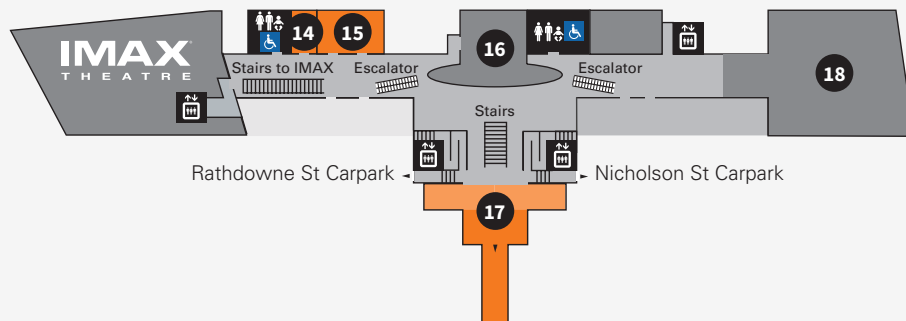

Upper level

- 1 Mind and Body Gallery**
 - 1a Temporary Exhibition Space
 - 1b WWI: Love & Sorrow
 - 1c The Mind: Enter the Labyrinth
- 2 Evolution Gallery**

- 3 Forest Gallery**
- 4 Te Pasifika Gallery**
- 5 Melbourne Gallery**
 - 5a Phar Lap

MELBOURNE MUSEUM

Share your visit with us
#melbournemuseum

Ground level

- 6 Pauline Gandel Children's Gallery**
 - 6a Children's Garden
- 7 Science and Life Gallery**
 - 7a Dynamic Earth
 - 7b Marine Life
 - 7c Dinosaur Walk
 - 7d Bugs Alive!
 - 7e 600 Million Years
 - 7f Wild

KEY

- Admissions
- Toilets
- Accessible toilets
- Family friendly toilet
- Escalators
- Stairs
- Lift
- Cloak room
- First Aid
- Shop
- Telephone
- Cafe

Lower level

- 14 Seminar Room**
- 15 Road to Zero Learning Studios**
- 16 Theatre**
- 17 Road to Zero Experience**
- 18 Touring Hall**