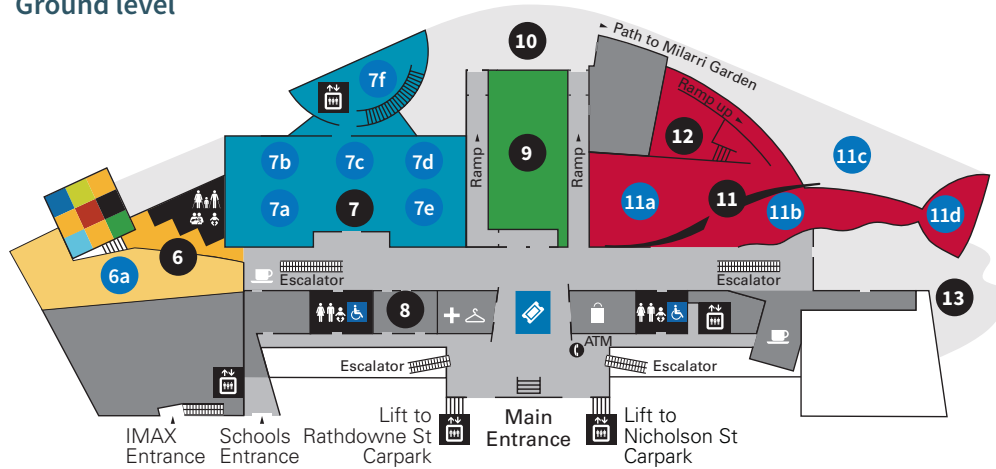

Upper level

- 1 Mind and Body Gallery**
 - 1a Temporary Exhibition Space
 - 1b WWI: Love & Sorrow
 - 1c The Mind: Enter the Labyrinth
- 2 Evolution Gallery**

- 3 Forest Gallery**
- 4 Te Pasifika Gallery**
- 5 Melbourne Gallery**
 - 5a Phar Lap

MELBOURNE MUSEUM

Share your visit with us
#melbournemuseum

Ground level

- 6 Pauline Gandel Children's Gallery**
 - 6a Children's Garden
- 7 Science and Life Gallery**
 - 7a Dynamic Earth
 - 7b Marine Life
 - 7c Dinosaur Walk
 - 7d Bugs Alive!
 - 7e 600 Million Years
 - 7f Wild

- 8 Activity Rooms**
- 9 Forest Gallery**
- 10 North Terrace**
- 11 Bunjilaka Aboriginal Cultural Centre**
 - 11a First Peoples
 - 11b Birrarung Gallery
 - 11c Milarri Garden
 - 11d Kalaya
- 12 Te Pasifika Gallery**
- 13 Playground**

KEY

- Admissions
- Toilets
- Accessible toilets
- Family friendly toilet
- Escalators
- Stairs
- Lift
- Cloak room
- First Aid
- Shop
- Telephone
- Cafe

Lower level

- 14 Seminar Room**
- 15 Road to Zero Learning Studios**
- 16 Theatre**
- 17 Road to Zero Experience**
- 18 Touring Hall**